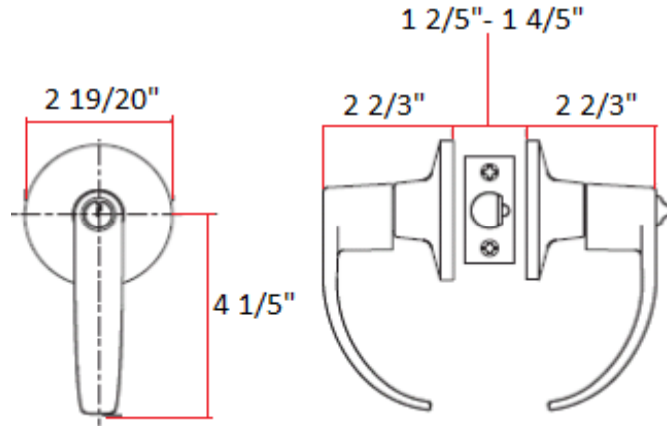

## Specifications

<b>Latch Type</b>	2-Way Latch
<b>Door Prep</b>	Cross bore 2-1/8" dia (54mm). Edge bore 1" dia (25mm)
<b>Backset</b>	Adjustable to 2-3/8" or 2-3/4"
<b>Door Thickness</b>	1-3/8" - 1-3/4" door standard
<b>Cylinder</b>	
<b>Faceplate</b>	1" x 2-1/4" Square Corner
<b>Strike</b>	T-Strike
<b>Bolt</b>	Full 1/2" throw Stainless Steel
<b>Door Handing</b>	Non-handed. Reversible for Left or Right hand doors.
<b>Keyway</b>	
<b>Keyed Alike</b>	

## Dimensions