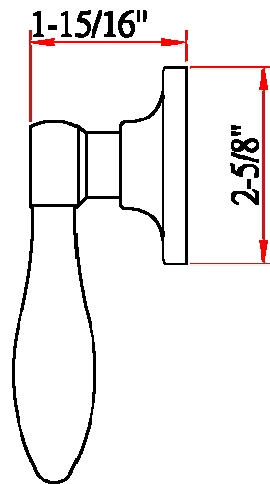

# SPRINGDALE Dummy Lever

## Specifications

Latch Type	—
Door Prep	—
Backset	—
Door Thickness	—
Cylinder	—
Faceplate	—
Strike	—
Latch Bolt	—
Door Handing	Non-handed. Reversible for Left or Right hand doors.
Keyway	—
Keyed Alike	—

## Dimensions

## Order Codes

Box Pack	2W
Satin Nickel (US15)	700609
Polished Brass (US3)	700591
Oil Rubbed Bronze (US10B)	700617
Rustic Pewter	701391

Type:

Job:

Order Code:

Approvals:

Design House reserves the right to make changes in materials, specifications & models at any time. Design House also reserves the right to discontinue product without notice or obligation.