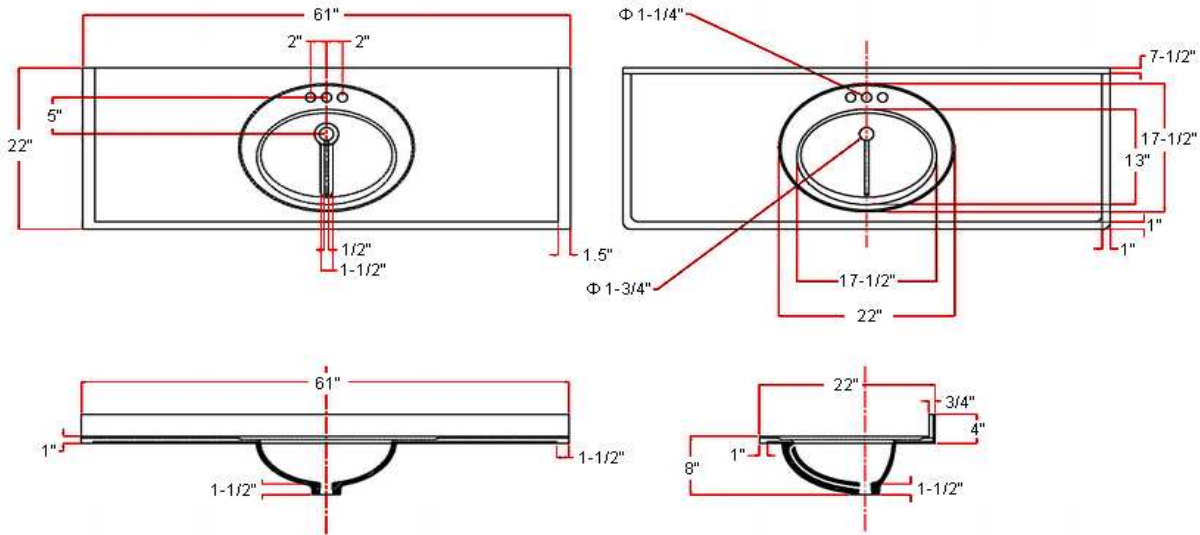

61" x 22" Single Bowl Vanity Top

Specifications

- Material Content:** Cultured Marble
- Back splash:** Integrated
- Color:** White on White
- Faucet Holes:** 3 holes, 4" center mount

Dimensions

Warranty & Compliances