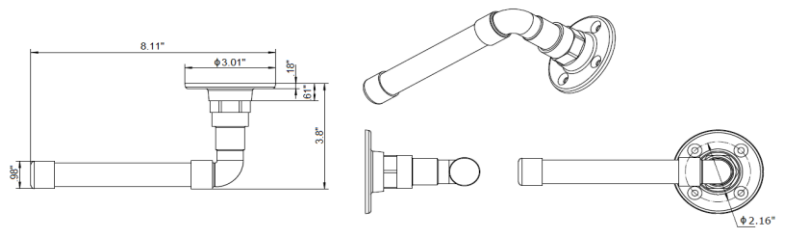

Industrial Bath Accessories Collection

Specifications

Material Content Zinc, aluminum tube
Installation hardware Included

Dimensions

towel bar

towel ring

robe hook

toilet paper holder

Warranty & Compliances

Warranty 1 Year Limited Warranty

Order Codes & Finishes/Colors

	24" towel bar	towel ring
Satin Nickel	580613	580639
Satin Black	580654	580670
	toilet paper holder	robe hook
Satin Nickel	580621	580647
Satin Black	580662	580688