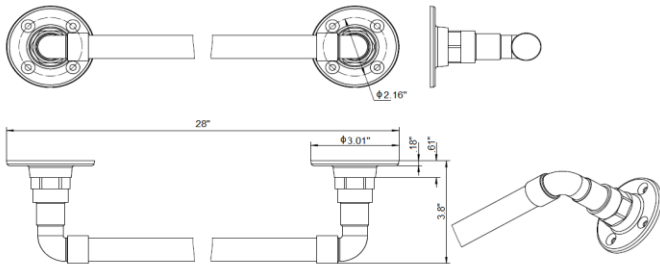

Industrial Bath Accessories Collection

Specifications

Material Content Zinc, aluminum tube
Installation hardware Included

Dimensions

towel bar

towel ring

robe hook

toilet paper holder

Warranty & Compliances

Warranty 1 Year Limited Warranty

Order Codes & Finishes/Colors

	24" towel bar	towel ring
Satin Nickel	580613	580639
Satin Black	580654	580670
	toilet paper holder	robe hook
Satin Nickel	580621	580647
Satin Black	580662	580688