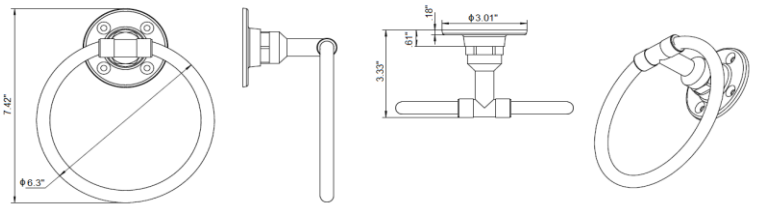

Industrial Bath Accessories Collection

Specifications

Material Content Zinc, aluminum tube
Installation hardware Included

Dimensions

towel bar

towel ring

robe hook

toilet paper holder

Warranty & Compliances

Warranty 1 Year Limited Warranty

Order Codes & Finishes/Colors

	24" towel bar	towel ring
Satin Nickel	580613	580639
Satin Black	580654	580670
	toilet paper holder	robe hook
Satin Nickel	580621	580647
Satin Black	580662	580688