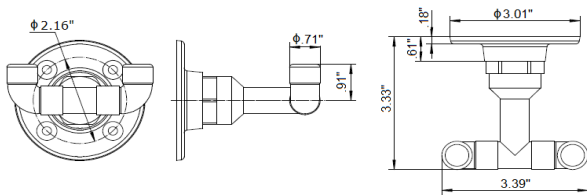

Industrial Bath Accessories Collection

Specifications

Material Content Zinc, aluminum tube
Installation hardware Included

Dimensions

towel bar

towel ring

robe hook

toilet paper holder

Warranty & Compliances

Warranty 1 Year Limited Warranty

Order Codes & Finishes/Colors

	24" towel bar	towel ring
Satin Nickel	580613	580639
Satin Black	580654	580670
	toilet paper holder	robe hook
Satin Nickel	580621	580647
Satin Black	580662	580688