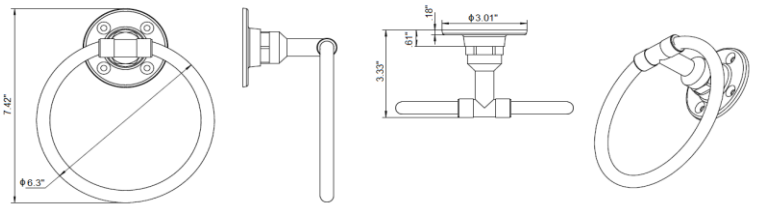

## Specifications

**Material Content** Zinc, aluminum tube  
**Installation hardware** Included

## Dimensions

towel bar

towel ring

robe hook

toilet paper holder