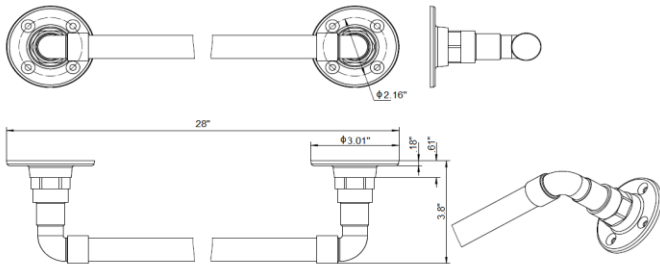

## Specifications

**Material Content** Zinc, aluminum tube  
**Installation hardware** Included

## Dimensions

towel bar

towel ring

robe hook

toilet paper holder