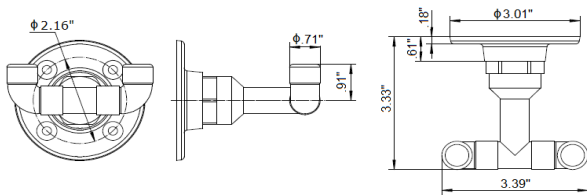

## Specifications

**Material Content** Zinc, aluminum tube  
**Installation hardware** Included

## Dimensions

towel bar

towel ring

robe hook

toilet paper holder