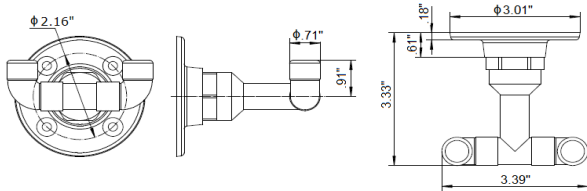

Industrial Bath Accessories Collection

Specifications

Material Content Zinc, aluminum tube
Installation hardware Included

Dimensions

towel bar

towel ring

robe hook

toilet paper holder

Warranty & Compliances

Warranty 1 Year Limited Warranty

Order Codes & Finishes/Colors

	24" towel bar	towel ring
Satin Nickel	580613	580639
Satin Black	580654	580670

	toilet paper holder	robe hook
Satin Nickel	580621	580647
Satin Black	580662	580688