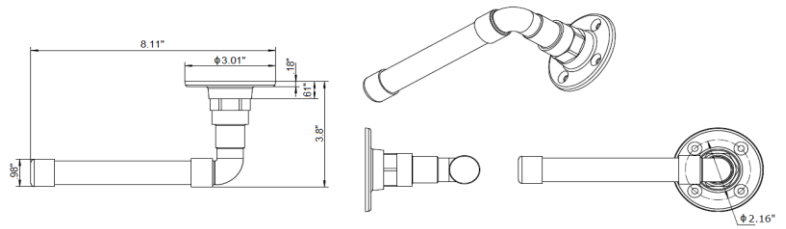

Industrial Bath Accessories Collection

Specifications

Material Content Zinc, aluminum tube
Installation hardware Included

Dimensions

towel bar

towel ring

robe hook

toilet paper holder

Warranty & Compliances

Warranty 1 Year Limited Warranty

Order Codes & Finishes/Colors

	24" towel bar	towel ring
Satin Nickel	580613	580639
Satin Black	580654	580670

	toilet paper holder	robe hook
Satin Nickel	580621	580647
Satin Black	580662	580688