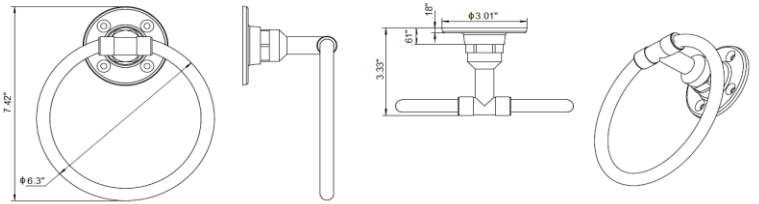

Industrial Bath Accessories Collection

Specifications

Material Content Zinc, aluminum tube
Installation hardware Included

Dimensions

towel bar

towel ring

robe hook

toilet paper holder

Warranty & Compliances

Warranty 1 Year Limited Warranty

Order Codes & Finishes/Colors

	24" towel bar	towel ring
Satin Nickel	580613	580639
Satin Black	580654	580670

	toilet paper holder	robe hook
Satin Nickel	580621	580647
Satin Black	580662	580688