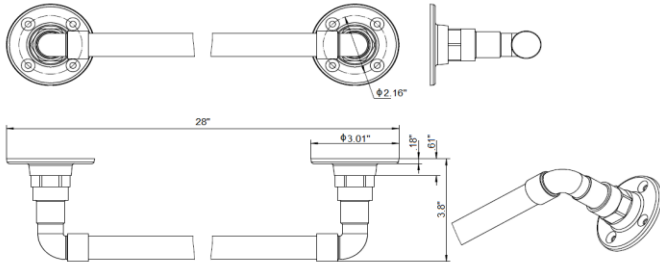

Industrial Bath Accessories Collection

Specifications

Material Content Zinc, aluminum tube
Installation hardware Included

Dimensions

towel bar

towel ring

robe hook

toilet paper holder

Warranty & Compliances

Warranty 1 Year Limited Warranty

Order Codes & Finishes/Colors

	24" towel bar	towel ring
Satin Nickel	580613	580639
Satin Black	580654	580670

	toilet paper holder	robe hook
Satin Nickel	580621	580647
Satin Black	580662	580688