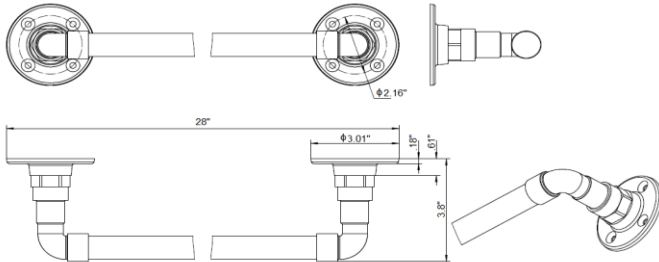

## Specifications

**Material Content** Zinc, aluminum tube  
**Installation hardware** Included

## Dimensions

towel bar

towel ring

robe hook

toilet paper holder