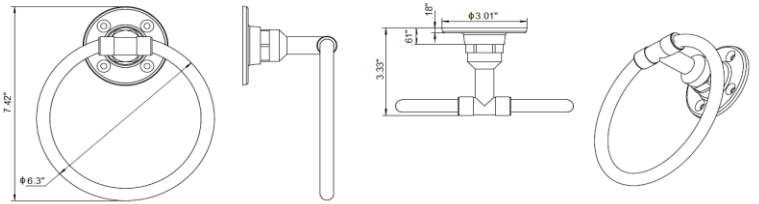

## Specifications

**Material Content** Zinc, aluminum tube  
**Installation hardware** Included

## Dimensions

towel bar

towel ring

robe hook

toilet paper holder