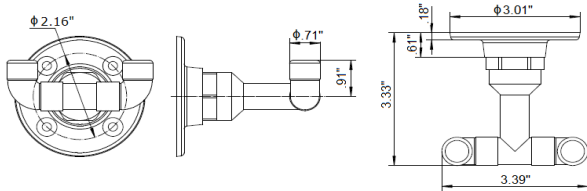

## Specifications

**Material Content** Zinc, aluminum tube  
**Installation hardware** Included

## Dimensions

towel bar

towel ring

robe hook

toilet paper holder