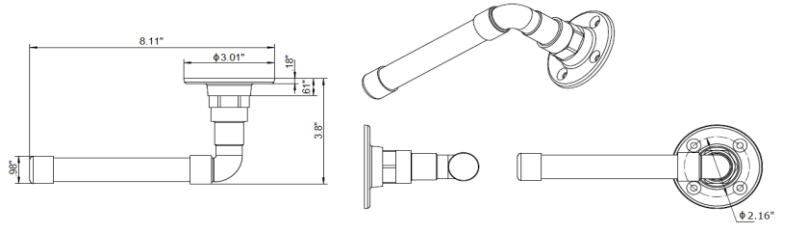

Industrial Bath Accessories Collection

Specifications

Material Content Zinc, aluminum tube
Installation hardware Included

Dimensions

towel bar

towel ring

robe hook

toilet paper holder

Warranty & Compliances

Warranty 1 Year Limited Warranty

Order Codes & Finishes/Colors

	24" towel bar	towel ring
Satin Nickel	580613	580639
Satin Black	580654	580670

	toilet paper holder	robe hook
Satin Nickel	580621	580647
Satin Black	580662	580688