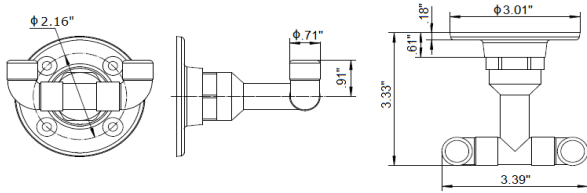

Industrial Bath Accessories Collection

Specifications

Material Content Zinc, aluminum tube
Installation hardware Included

Dimensions

towel bar

towel ring

robe hook

toilet paper holder

Warranty & Compliances

Warranty 1 Year Limited Warranty

Order Codes & Finishes/Colors

	24" towel bar	towel ring
Satin Nickel	580613	580639
Satin Black	580654	580670

	toilet paper holder	robe hook
Satin Nickel	580621	580647
Satin Black	580662	580688