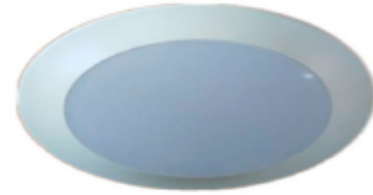

Prescott LED Surface Mount Disk Light

Specifications

Material Construction:	Formed steel
Lens:	Frosted White Acrylic
Lamp Type & Wattage:	Integrated 15 Watt LED Light
Lumens:	1150 at source; 920 thru lens
Correlated Color Temp:	3000K
Color Rendering Index:	90
Power Factor:	98%
Rated Life:	50,000 Hours
Mounting (2 options):	Surface mount to standard 4" junction box on ceiling Install as retrofit kit with 5" or 6" medium based recessed housings
Finish:	Satin Nickel or White
Voltage/Hertz:	120V / 60Hz
Weight:	0.8 lbs
Dimmable (Y/N):	Dimmable

Dimensions

Diameter	7.76"
Height	1.77"

Dimensions shown in MM

Warranty & Compliances

Warranty	10 Year Limited Warranty			Title 24 compliant
UL/ ETL	ETL Listed for use in Wet Locations			
Title 24 :	Title 24 Compliant			
	-Conforms to IESNA LM-79 and LM-80			
	-WSEC ASTM E283 for Air-Tightness			
	-RoHS Compliant			
	-I/C rated when used with 4" junction box rated or with 5" or 6" recessed housings rated for direct contact with insulation			

Fixture Finishes

White Trim Finish:	578450
Satin Nickel Trim Finish:	578443

Type:
Job:
Order Code:
Approvals:

Design House reserves the right to make changes in materials, specifications & models at any time. Design House also reserves the right to discontinue product without notice or obligation.