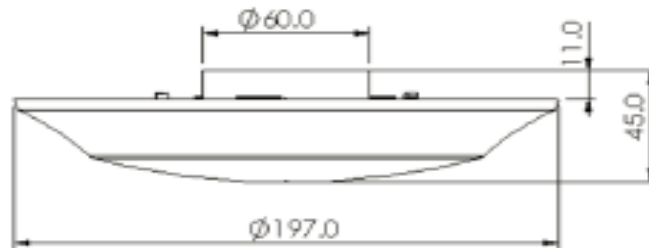

Prescott LED Surface Mount Disk Light

Specifications

Material Construction:	Formed steel
Lens:	Frosted White Acrylic
Lamp Type & Wattage:	Integrated 15 Watt LED Light
Lumens:	1150 at source; 920 thru lens
Correlated Color Temp:	3000K
Color Rendering Index:	90
Power Factor:	98%
Rated Life:	50,000 Hours
Mounting (2 options):	Surface mount to standard 4" junction box on ceiling Install as retrofit kit with 5" or 6" medium based recessed housings
Finish:	Satin Nickel or White
Voltage/Hertz:	120V / 60Hz
Weight:	0.8 lbs
Dimmable (Y/N):	Dimmable

Dimensions

Diameter	7.76"
Height	1.77"

Dimensions shown in MM

Warranty & Compliances

Warranty	10 Year Limited Warranty			Title 24 compliant
UL/ ETL	ETL Listed for use in Wet Locations			
Title 24 :	Title 24 Compliant			
	-Conforms to IESNA LM-79 and LM-80			
	-WSEC ASTM E283 for Air-Tightness			
	-RoHS Compliant			
	-I/C rated when used with 4" junction box rated or with 5" or 6" recessed housings rated for direct contact with insulation			

Fixture Finishes

White Trim Finish:	578450
Satin Nickel Trim Finish:	578443

Type:
Job:
Order Code:
Approvals:

Design House reserves the right to make changes in materials, specifications & models at any time. Design House also reserves the right to discontinue product without notice or obligation.