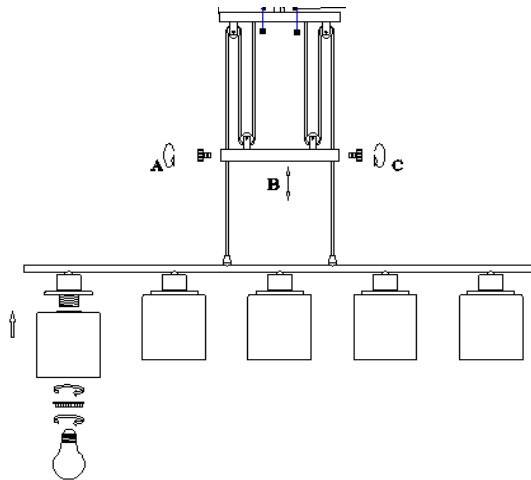

Aveline 5LT Pulley Pendant SN

Specifications

Material Construction:	Steel
Lens Material:	Frosted White Glass
Lens Dimensions:	5.31" High x 4.724" Dia.
Lamp Type & Wattage:	5 x 60W E26 Medium base incandescent bulbs or energy efficient equivalents
Mounting:	Ceiling Mounted
Finish:	Satin Nickel
Voltage:	120V
Minimum Overall Height:	49.25" High
Maximum Overall Height:	137.8" High
Fixture Body Height:	7.7" High
Fixture Length:	44.6825" Long
Fixture Depth:	4.72" Deep
Fixture Weight:	8.50 lbs.

Dimensions

Warranty & Compliances

Warranty: 10 years

UL Listed: Yes

Order Code

Description	Order Code
Aveline 5LT Pulley Pendant	578435

Type:
Job:
Order Code: