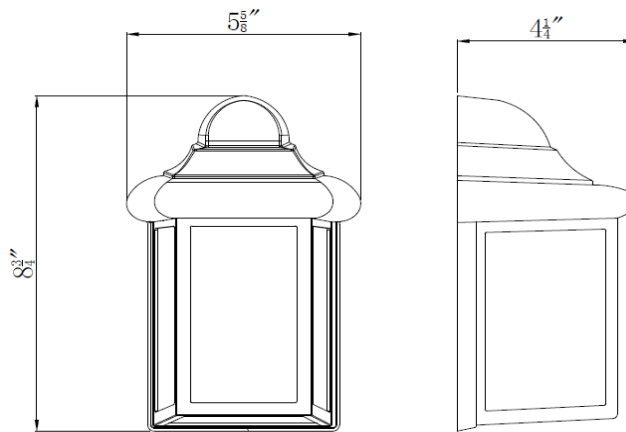

Dimensions

Warranty & Compliances

Warranty	10 Year Limited Warranty
UL/ ETL	ETL Listed for use outdoors
ADA	N/A
EnergyStar	N/A

Companion Fixtures

578419 Montrose LED Outdoor Wall Light ORB

Type: Job: Order Code: Approvals:

Design House reserves the right to make changes in materials, specifications & models at any time. Design House also reserves the right to discontinue product without notice or obligation.