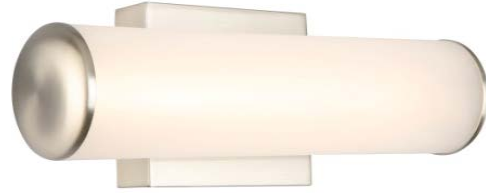

Burke 14.75" LED Bath Bar Light SN

Specifications

Material Construction:	Formed steel
Lens:	Frosted White Acrylic Lens
Lamp Type & Wattage:	Integrated 9 Watt LED Light
Lumens:	550
Correlated Color Temp:	3000K
Color Rendering Index:	80 CRI
Rated Life:	50,000 Hours
Mounting:	Wall mounted
Finish:	Satin Nickel
Voltage:	120V
Weight:	2.29 lbs.
Dimming:	Dimmable

Dimensions

Warranty & Compliances

Warranty	10 Year Limited Warranty
UL/ ETL	ETL Listed for use in Damp Locations
ADA	N/A
EnergyStar	N/A

Companion Fixtures

578393 Burke 14.75" LED Bath Bar Light SN

Type:
Job:
Order Code:
Approvals: