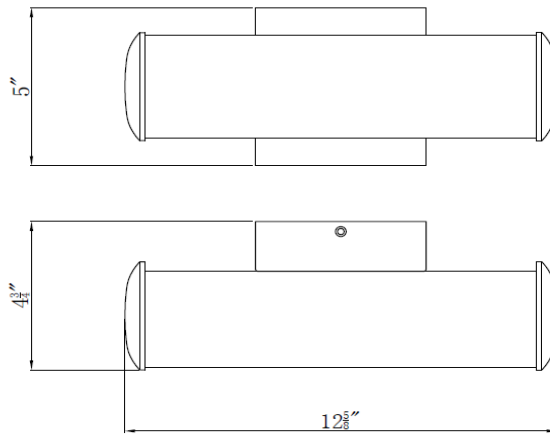

Burke 14.75" LED Bath Bar Light SN

Specifications

Material Construction:	Formed steel
Lens:	Frosted White Acrylic Lens
Lamp Type & Wattage:	Integrated 9 Watt LED Light
Lumens:	550
Correlated Color Temp:	3000K
Color Rendering Index:	80 CRI
Rated Life:	50,000 Hours
Mounting:	Wall mounted
Finish:	Satin Nickel
Voltage:	120V
Weight:	2.29 lbs.
Dimming:	Dimmable

Dimensions

Warranty & Compliances

Warranty	10 Year Limited Warranty
UL/ ETL	ETL Listed for use in Damp Locations
ADA	N/A
EnergyStar	N/A

Companion Fixtures

578393 Burke 14.75" LED Bath Bar Light SN

Type:
Job:
Order Code:
Approvals: