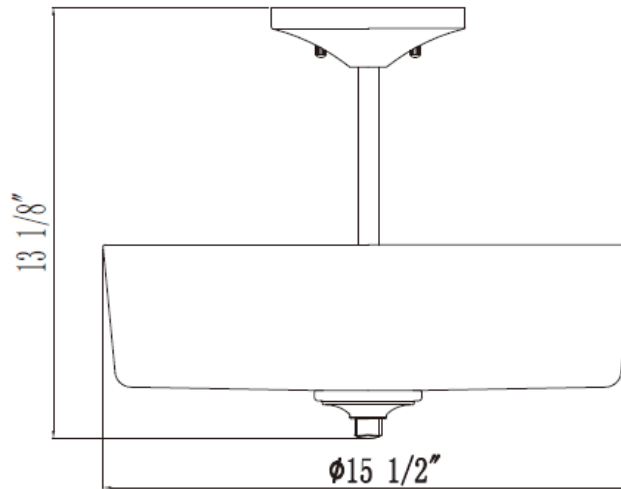

PERTH 3LT ROUND SEMI FLUSH SN 578369

Specifications

Material Construction:	Formed steel
Lens:	Frosted Glass
Lamp Type & Wattage:	Three 60W, medium base incandescent lamp
Mounting:	Ceiling Mounted
Finish:	Satin nickel
Voltage:	120V
Weight:	6.82lbs

Dimensions

Warranty & Compliances

Warranty	10 Year Limited Warranty
UL	UL Listed; Suitable for dry locations
ADA	
EnergyStar	

Order Codes

PERTH 1LT WALL MOUNT SN	578328
PERTH 3LT VANITY LIGHT SN	578336
PERTH 4LT PENDANT SN	578344
PERTH 3LT SEMI FLUSH MOUNT SN	578351
PERTH 3LT CEILING MOUNT SN	578377
PERTH MINI PENDANT SN	578310