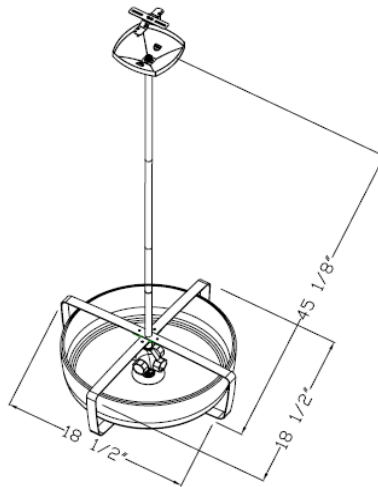

PERTH 4LT PENDANT SN

Specifications

Material Construction:	Formed steel
Lens:	Frosted Glass
Lamp Type & Wattage:	3 x 60 Watt, E26 Medium base incandescent lamps or energy efficient equivalents
Mounting:	Ceiling Mounted
Finish:	Satin nickel
Voltage:	120V
Weight:	10.12lbs

Dimensions

Warranty & Compliances

Warranty	10 Year Limited Warranty
UL	UL Listed; Suitable for dry locations
ADA	
EnergyStar	

Order Codes

1LT WALL MOUNT	578328
3LT VANITY LIGHT	578336
3LT SEMI FLUSH MOUNT	578351
3LT ROUND SEMI FLUSH	578369
3LT CEILING MOUNT	578377
MINI PENDANT	578310