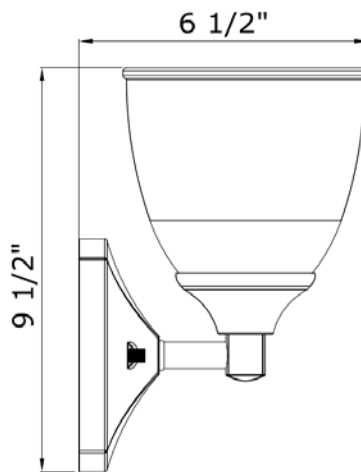

PERTH 1LT WALL MOUNT SN

Specifications

Material Construction:	Formed steel
Lens:	Frosted Glass
Lamp Type & Wattage:	1 x 60 Watt, E26 Medium base incandescent lamp or energy efficient equivalents
Mounting:	Wall Sconce
Finish:	Satin nickel
Voltage:	120V
Weight:	1.98lbs

Dimensions

Warranty & Compliances

Warranty	10 Year Limited Warranty
UL	UL Listed; Suitable for dry locations
ADA	
EnergyStar	

Order Codes

3LT VANITY LIGHT	578336
4LT PENDANT	578344
3LT SEMI FLUSH MOUNT	578351
3LT ROUND SEMI FLUSH	578369
3LT CEILING MOUNT	578377
MINI PENDANT	578310