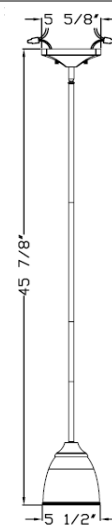

PERTH MINI PENDANT SN

Specifications

Material Construction:	Formed steel
Lens:	Frosted Glass
Lamp Type & Wattage:	1 x 60 Watt, E26 Medium base incandescent lamps or energy efficient equivalents
Mounting:	Ceiling Mounted
Finish:	Satin nickel
Voltage:	120V
Weight:	2.86lbs

Dimensions

Warranty & Compliances

Warranty	10 Year Limited Warranty
UL	UL Listed; Suitable for dry locations
ADA	
EnergyStar	

Order Codes

1LT WALL MOUNT	578328
3LT VANITY LIGHT	578336
4LT PENDANT	578344
3LT SEMI FLUSH MOUNT	578351
3LT ROUND SEMI FLUSH	578369
3LT CEILING MOUNT	578377