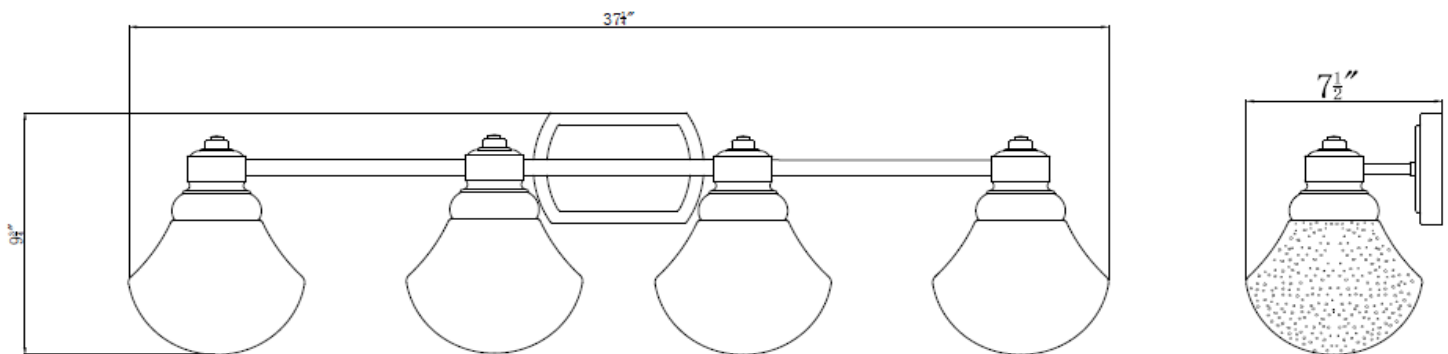

## Specifications

|                                 |  |
|---------------------------------|--|
| <b>Material Construction:</b>   | Formed steel   |
| <b>Lens:</b>                    | Clear Seedy Glass  |
| <b>Lamp Type &amp; Wattage:</b> | 4 x 60 Watt, E26 Medium base incandescent lamps or energy efficient equivalent |
| <b>Mounting:</b>                | Wall mounted; suitable for up or down mounting                                 |
| <b>Finish:</b>                  | Oil Rubbed Bronze  |
| <b>Voltage:</b>                 | 120V   |
| <b>Weight:</b>                  | 8.5 lbs.   |
| <b>Companion Fixtures:</b>      | Wall Lights  |

## Dimensions