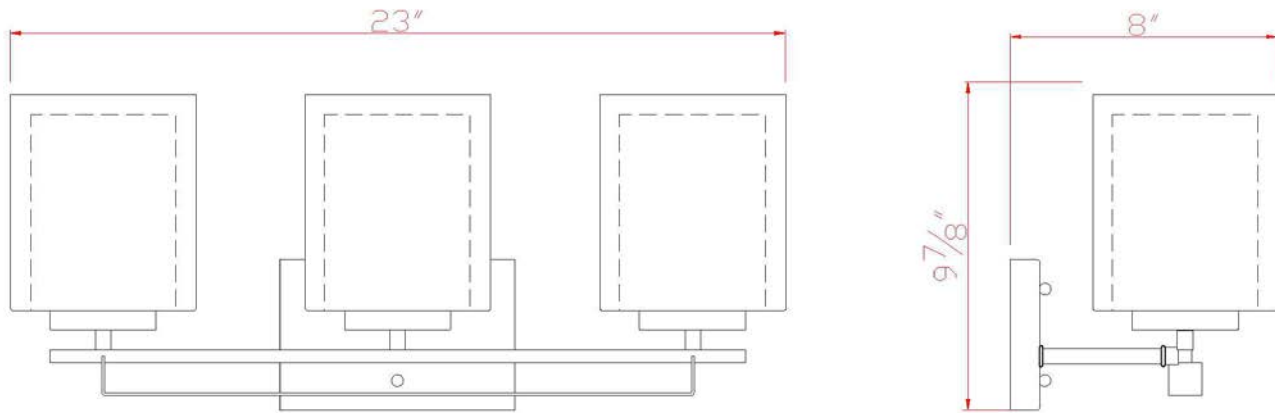

Impala 3LT Vanity Light Rustic BRZ

Specifications

Material Construction:	Formed steel
Lens:	2 pieces; clear glass over frosted white glass
Lamp Type & Wattage:	3 x 60Watt, E26 Medium base incandescent lamps or energy efficient equivalents
Mounting:	Wall mounted; suitable for up or down mounting
Finish:	Rustic Bronze
Voltage:	120V
Weight:	7.2 lbs
Companion Fixtures:	wall light

Dimensions

Warranty & Compliances

Warranty	10 Year Limited Warranty
UL	UL
ADA	N/A
EnergyStar	N/A

Companion Fixtures

3 Lt Vanity Light	578161
1Lt Wall Mount	578153

Type:

Job:

Order Code: