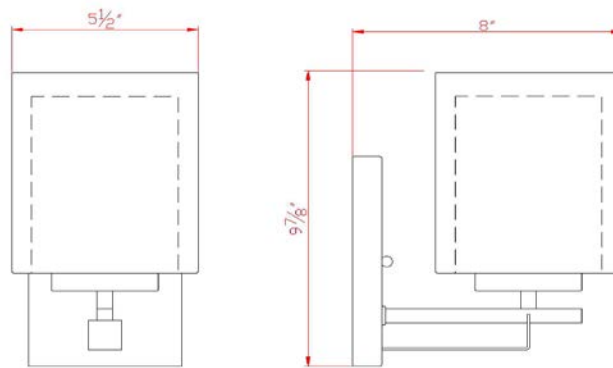

## Specifications

<b>Material Construction:</b>	Formed steel
<b>Lens:</b>	2 pieces; clear glass over frosted white glass
<b>Lamp Type &amp; Wattage:</b>	3 x 60 Watt, E26 Medium base incandescent lamps or energy efficient equivalents
<b>Mounting:</b>	Wall mounted; suitable for up or down mounting
<b>Finish:</b>	Rustic Bronze
<b>Voltage:</b>	120V
<b>Weight:</b>	2.7 lbs
<b>Companion Fixtures:</b>	wall light

## Dimensions