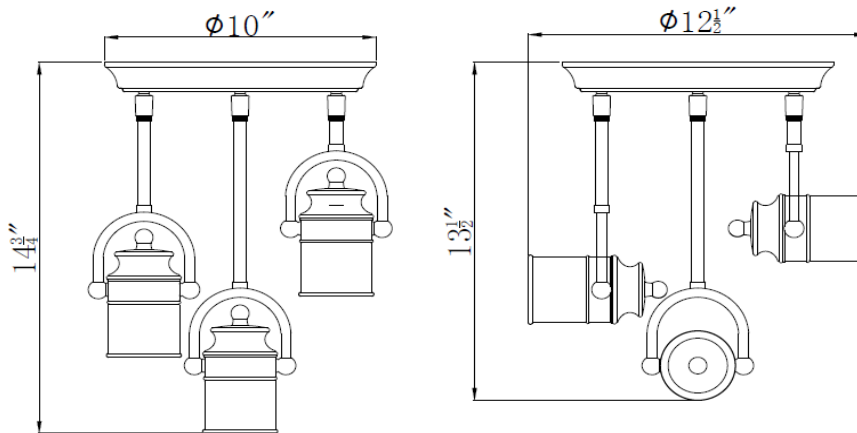

## Specifications

<b>Material Construction:</b>	Formed steel
<b>Lens:</b>	n/a
<b>Lamp Type &amp; Wattage:</b>	3 x 5 Watt GU10 LED Bulbs (included)
<b>Lumens:</b>	720
<b>Correlated Color Temp:</b>	3000K
<b>Color Rendering Index:</b>	80 CRI
<b>Rated Life:</b>	50,000 Hours
<b>Mounting:</b>	Ceiling Mounted
<b>Finish:</b>	Oil Rubbed Bronze
<b>Voltage:</b>	120V
<b>Weight:</b>	5.2 lbs
<b>Dimming:</b>	Dimmable

## Dimensions