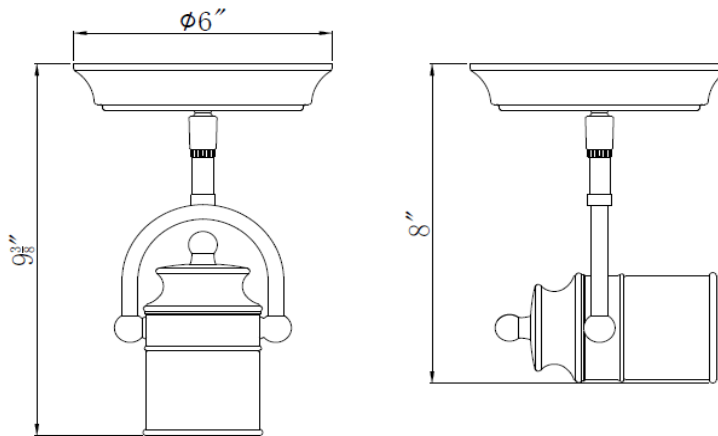

Sheridan 1LT LED Directional Spotlight ORB

Specifications

Material Construction:	Formed steel
Lens:	n/a
Lamp Type & Wattage:	1 x 5 Watt GU10 LED Bulb (included)
Lumens:	240
Correlated Color Temp:	3000K
Color Rendering Index:	80 CRI
Rated Life:	50,000 Hours
Mounting:	Ceiling Mounted
Finish:	Oil Rubbed Bronze
Voltage:	120V
Weight:	2.3 lbs.
Dimming:	Dimmable

Dimensions

Warranty & Compliances

Warranty	10 Year Limited Warranty
UL/ ETL	ETL Listed
ADA	N/A
EnergyStar	N/A

Companion Fixtures

578047 Sheridan 1LT LED Directional Spotlight ORB

Type:
Job:
Order Code:
Approvals: