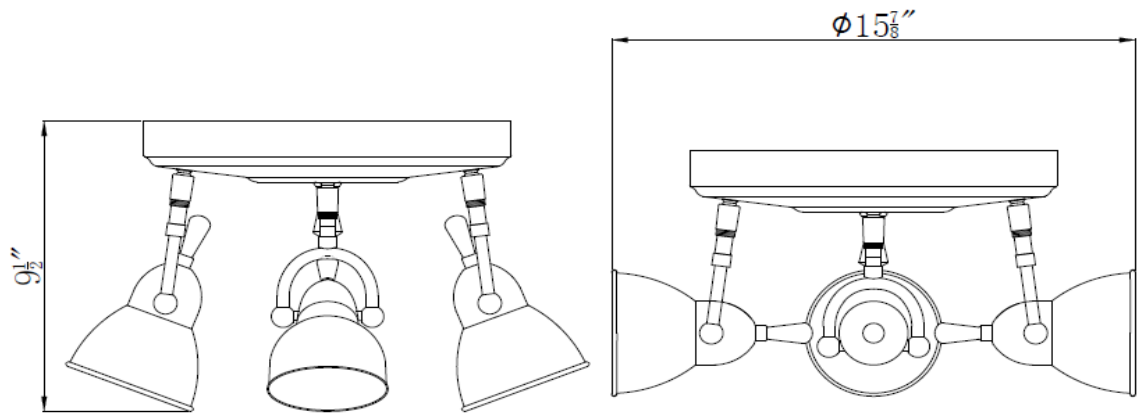

Pierce 3LT LED Directional Spotlight SC

Specifications

Material Construction:	Formed steel
Lens:	n/a
Lamp Type & Wattage:	3 x 5 Watt GU10 LED Bulbs (included)
Lumens:	730
Correlated Color Temp:	3000K
Color Rendering Index:	80 CRI
Rated Life:	50,000 Hours
Mounting:	Ceiling Mounted
Finish:	Satin Nickel
Voltage:	120V
Weight:	2.50 lbs.
Dimming:	Dimmable

Dimensions

Warranty & Compliances

Warranty	10 Year Limited Warranty
UL/ ETL	ETL Listed
ADA	N/A
EnergyStar	N/A

Companion Fixtures

578039 Pierce 3LT LED Directional Spotlight SC

Type:
Job:
Order Code:
Approvals: