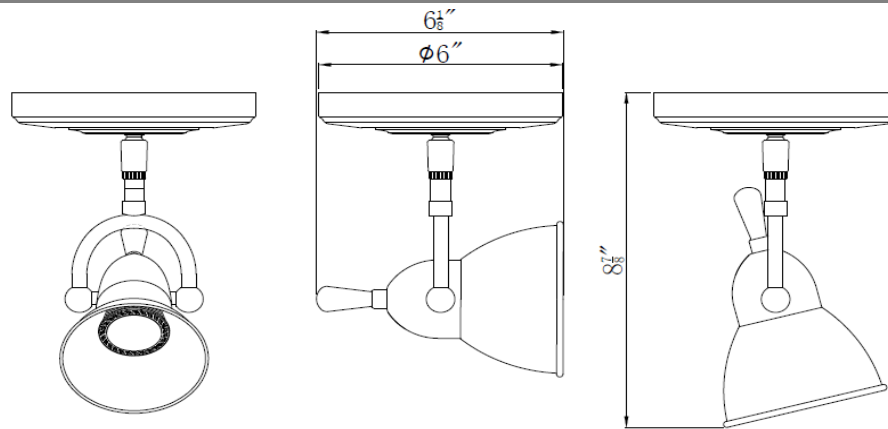

Pierce 1LT LED Directional Spotlight SC

Specifications

Material Construction:	Formed steel
Lens:	n/a
Lamp Type & Wattage:	5 Watt GU10 LED Bulb (included)
Lumens:	240
Correlated Color Temp:	3000K
Color Rendering Index:	80 CRI
Rated Life:	50,000 Hours
Mounting:	Ceiling mounted
Finish:	Satin Nickel
Voltage:	120V
Weight:	2.5 lbs.
Dimming:	Dimmable

Dimensions

Warranty & Compliances

Warranty	10 Year Limited Warranty
UL/ ETL	ETL Listed
ADA	N/A
EnergyStar	N/A

Companion Fixtures

578021 Pierce 1LT LED Directional Spotlight SC

Type: Job: Order Code: Approvals:
--