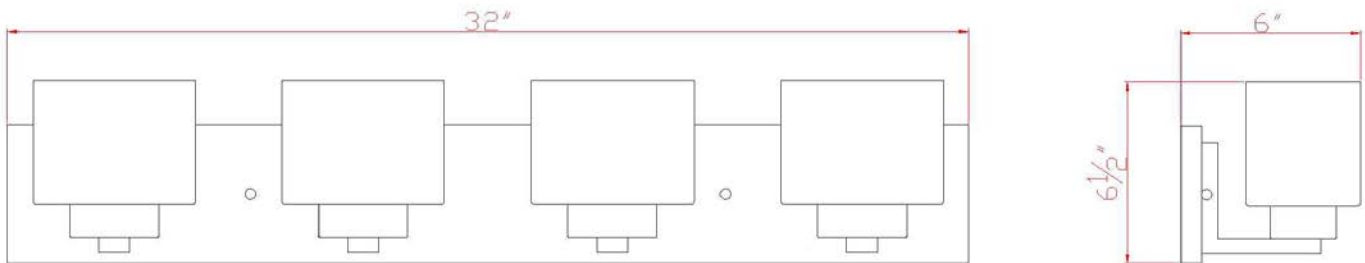

Dove Creek 4LT Wall Mount SN

Specifications

Material Construction:	Formed steel
Lens:	Frosted white glass
Lamp Type & Wattage:	4 x 60 Watt, E26 Medium base incandescent lamps or energy efficient equivalents
Mounting:	Wall mounted; suitable for up or down mounting
Finish:	Satin Nickel (US15)
Voltage:	120V
Weight:	7.7 lbs
Companion Fixtures:	wall lights

Dimensions

Warranty & Compliances

Warranty	10 Year Limited Warranty
UL	UL
ADA	N/A
EnergyStar	N/A

Companion Fixtures

4 Lt Wall Mount	578013	
1 Lt Wall Mount	577981	
3 Lt Wall Mount	578005	

Type:
Job:
Order Code:
Approvals: