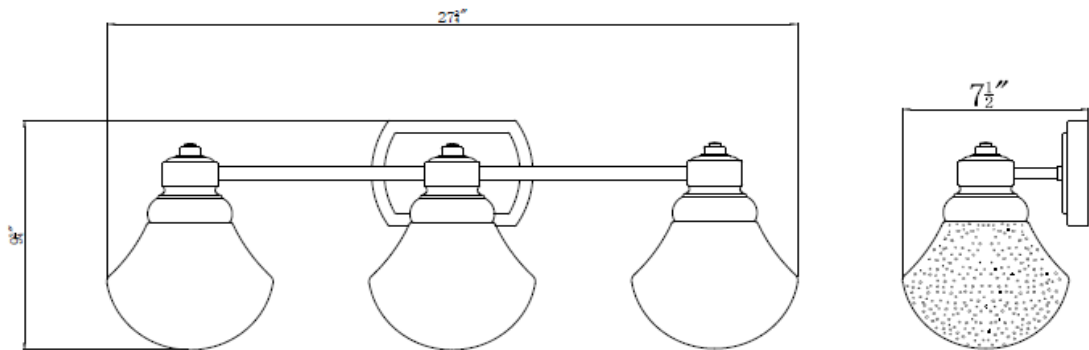

Dimensions

Warranty & Compliances

Warranty	10 Year Limited Warranty
UL	UL
ADA	N/A
EnergyStar	N/A

Companion Fixtures

1 LT Wall Mount	577858	
2LT Wall Mount	577866	
3LT Vanity Light	577874	
4LT Vanity Light	578294	

Type:

Job:

Order Code:

Approvals:

Design House reserves the right to make changes in materials, specifications & models at any time. Design House also reserves the right to discontinue product without notice or obligation.