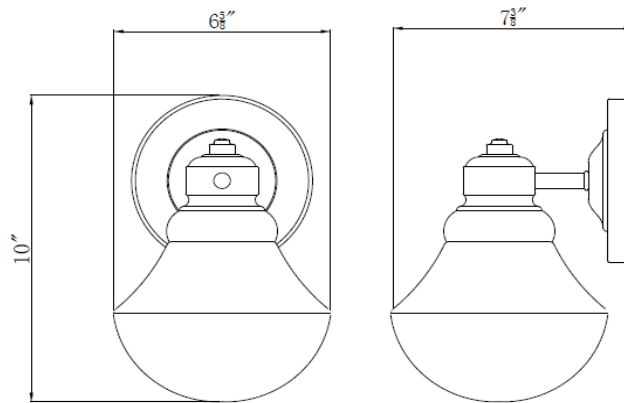

Sawyer 1LT Wall Mount ORB

Specifications

Material Construction:	Formed steel
Lens:	Clear Seedy Glass
Lamp Type & Wattage:	1 x 60 Watt, E26 Medium base incandescent lamp or energy efficient equivalent
Mounting:	Wall mounted; suitable for up or down mounting
Finish:	Oil Rubbed Bronze
Voltage:	120V
Weight:	1.2 lbs.
Companion Fixtures:	Wall Lights

Dimensions

Warranty & Compliances

Warranty	10 Year Limited Warranty
UL	UL
ADA	N/A
EnergyStar	N/A

Companion Fixtures

1 LT Wall Mount	577858	
2LT Wall Mount	577866	
3LT Vanity Light	577874	
4LT Vanity Light	578294	