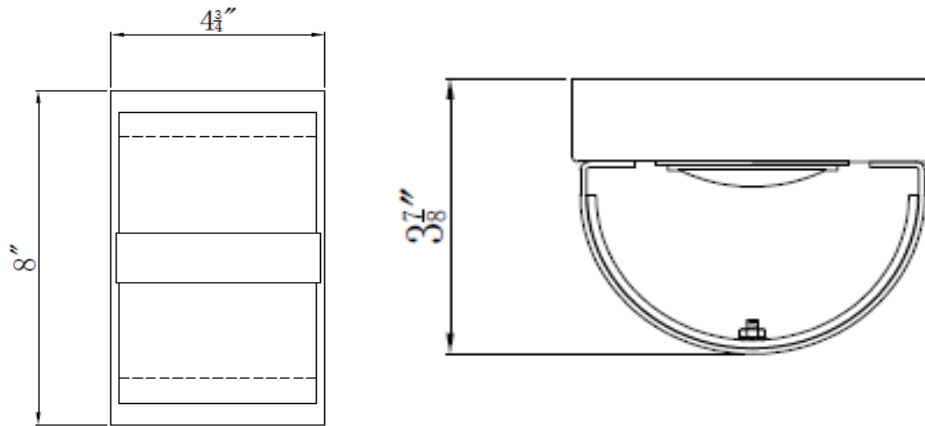

Haswell LED 1LT Wall Light PC

Specifications

Material Construction:	Formed steel
Lens:	Frosted Acrylic with Clear Edges
Lamp Type & Wattage:	Integrated 6 Watt LED Light
Lumens:	333
Correlated Color Temp:	3000K
Color Rendering Index:	80 CRI
Rated Life:	50,000 Hours
Mounting:	Wall mounted
Finish:	Polished Chrome
Voltage:	120V
Weight:	2.3 lbs.
Dimmable (Y/N):	Non-dimmable

Dimensions

Warranty & Compliances

Warranty	10 Year Limited Warranty
UL/ ETL	ETL Listed for use outdoors
ADA	N/A
EnergyStar	N/A

Companion Fixtures

577767 Haswell LED 1LT Wall Light PC

Type:
Job:
Order Code:
Approvals: