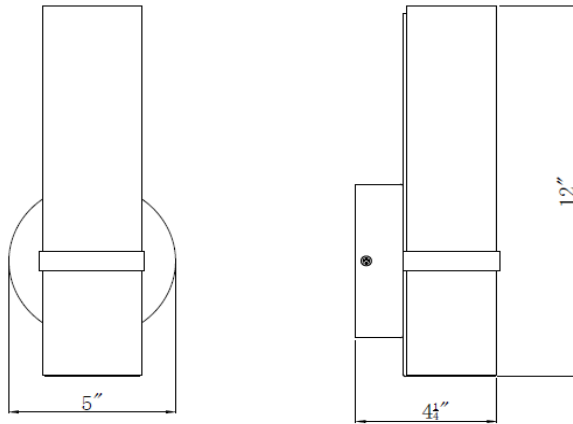

Fleming LED Bath Bar Light SN

Specifications

Material Construction:	Formed steel
Lens:	Frosted White Acrylic Lens
Lamp Type & Wattage:	Integrated 9 Watt LED Light
Lumens:	550
Correlated Color Temp:	3000K
Color Rendering Index:	80 CRI
Rated Life:	50,000 Hours
Mounting:	Wall mounted
Finish:	Brushed Nickel
Voltage:	120V
Weight:	1.50 lbs.

Dimensions

Warranty & Compliances

Warranty	10 Year Limited Warranty
UL/ ETL	ETL Listed for use outdoors
ADA	N/A
EnergyStar	N/A

Companion Fixtures

577734 Fleming LED Bath Bar Light SN

Type: Job: Order Code: Approvals:
--