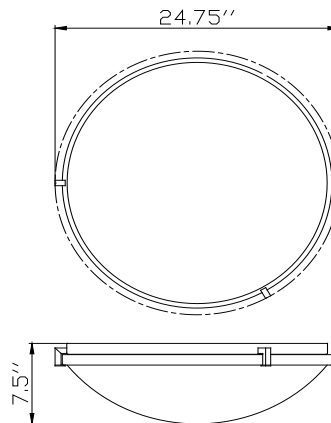

Eastport 4LT Large Ceiling Mount

Specifications

Material Construction:	Formed Steel
Lens:	Frosted white glass
Lens Dimensions:	6" H x 23.5" Dia
Lamp Type & Wattage:	Four 60W, medium base incandescent lamps (or equivalent)
Mounting:	Wall mounted
Finish:	Satin Nickel (US15)
Voltage:	120V
Weight:	5.11 LBS
Companion Fixtures:	Wall mounts, vanity lights, pendants, ceiling mounts

Dimensions

Warranty & Compliances

Warranty	10 Year Limited Warranty
UL	UL/cUL; Suitable for dry locations
ADA	N/A
EnergyStar	N/A

Companion Fixtures

Eastport 4LT Large Ceiling Mount SN	577544	
Eastport 3LT Foyer Pendant SN	500983	
Eastport 1LT Mini Pendant SN	577510	
Eastport 2LT Wall Mount SN	577528	
Eastport 4LT Vanity Light SN	577536	
Eastport 3LT Vanity Light SN	573147	
Eastport 3LT Vanity Light SN	573147	
Eastport 1LT Wall Mount SN	573154	
Eastport 2LT 13" Ceiling Mount SN	570937	
Eastport 2LT Bath Bar Light SN	570929	
Eastport 3LT dining Pendant SN	573139	
Eastport 3LT Pendant Stem SN	570911	