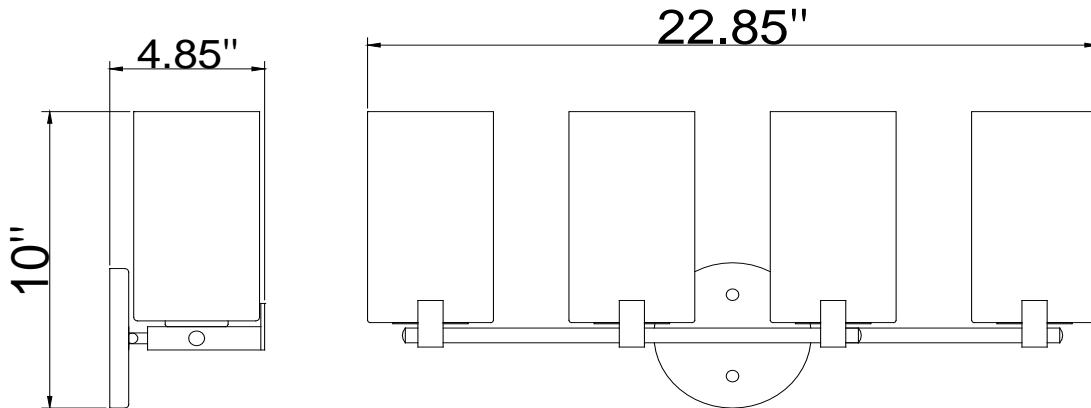

Eastport 4LT Vanity Light

Specifications

Material Construction:	Formed Steel
Lens:	Frosted white glass
Lens Dimensions:	7" H x 4" Dia (each)
Lamp Type & Wattage:	Four 60W, medium base incandescent lamps (or equivalent)
Mounting:	Wall mounted
Finish:	Satin Nickel (US15)
Voltage:	120V
Weight:	5.13 LBS
Companion Fixtures:	Wall mounts, vanity lights, pendants, ceiling mounts

Dimensions

Warranty & Compliances

Warranty	10 Year Limited Warranty
UL	UL/cUL; Suitable for damp locations
ADA	N/A
EnergyStar	N/A

Companion Fixtures

Eastport 4LT Vanity Light SN	577536	
Eastport 3LT Foyer Pendant SN	500983	
Eastport 1LT Mini Pendant SN	577510	
Eastport 2LT Wall Mount SN	577528	
Eastport 3LT Vanity Light SN	573147	
Eastport 4LT Large Ceiling Mount SN	577544	
Eastport 1LT Wall Mount SN	573154	
Eastport 2LT 13" Ceiling Mount SN	570937	
Eastport 2LT Bath Bar Light SN	570929	
Eastport 3LT dining Pendant SN	573139	
Eastport 3LT Pendant Stem SN	570911	