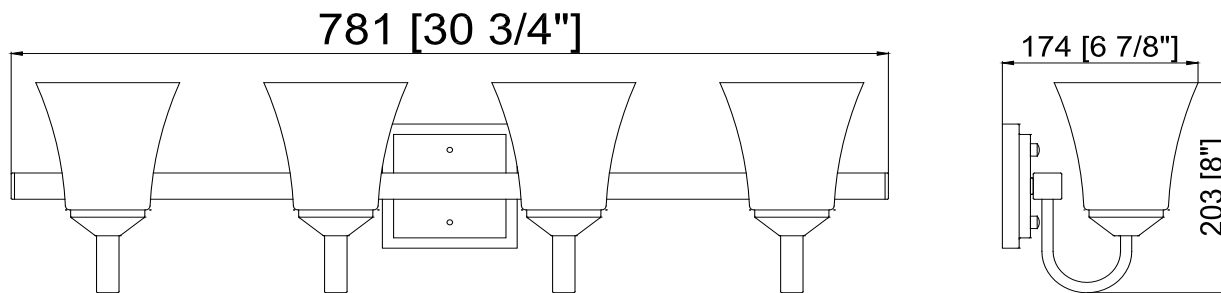

# TORINO 4LT Vanity Light

## Specifications

<b>Material Construction:</b>	Formed Steel
<b>Lens:</b>	Snow glass
<b>Lens Dimensions:</b>	5" H x 5" W x 5" L (each)
<b>Lamp Type &amp; Wattage:</b>	Three 60W, medium base incandescent lamps (or equivalent)
<b>Mounting:</b>	Wall mounted
<b>Finish:</b>	Brushed Bronze
<b>Voltage:</b>	120V
<b>Weight:</b>	8.4 LBS
<b>Companion Fixtures:</b>	Wall mounts, vanity lights, pendants, ceiling mounts

## Dimensions