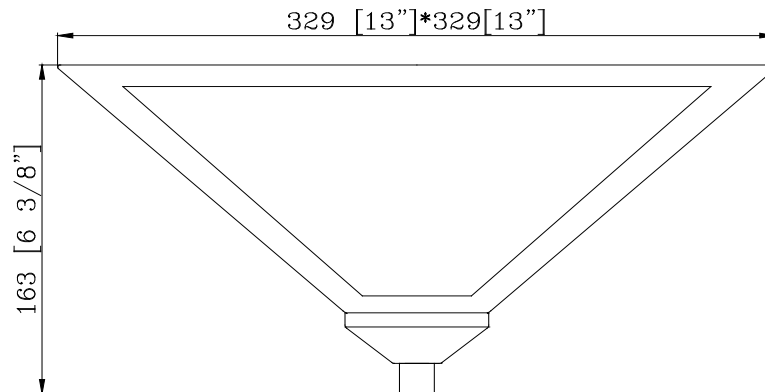

Dimensions

Warranty & Compliances

Warranty	10 Year Limited Warranty
UL	UL/cUL; Suitable for dry locations
ADA	N/A
EnergyStar	N/A

Companion Fixtures

TORINO 2LT Ceiling Mount BB	577403
TORINO 5LT CHANDELIER BB	577353
TORINO 3LT CHANDELIER BB	577361
TORINO 2LT PENDANT BB	577379
TORINO 1LT Mini PENDANT BB	577387
TORINO 2LT Semi Flush Mount BB	577395
TORINO 1LT Wall Extended Mount BB	577411
TORINO 1LT Wall Extended Mount BB	577411
TORINO 1LT Wall Mount BB	577429
TORINO 2LT Wall Mount BB	577437
TORINO 3LT Wall Mount BB	577445
TORINO 4LT Wall Mount BB	577452

Type: Job: Order Code: Approvals:

Design House reserves the right to make changes in materials, specifications & models at any time. Design House also reserves the right to discontinue product without notice or obligation.