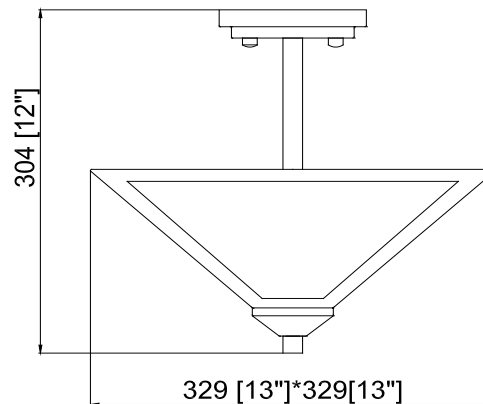

# TORINO 2LT Semi Flush Mount

## Specifications

<b>Material Construction:</b>	Formed Steel
<b>Lens:</b>	Snow glass
<b>Lens Dimensions:</b>	5' H x 13" W x 13" L
<b>Lamp Type &amp; Wattage:</b>	Two 60W, medium base incandescent lamps (or equivalent)
<b>Mounting:</b>	Ceiling mounted
<b>Finish:</b>	Brushed Bronze
<b>Voltage:</b>	120V
<b>Weight:</b>	6 LBS
<b>Companion Fixtures:</b>	Wall mounts, vanity lights, pendants, ceiling mounts

## Dimensions