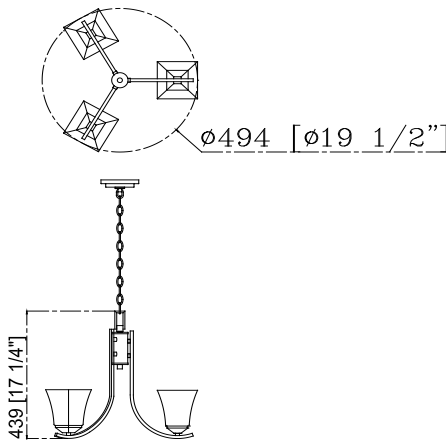

## Specifications

<b>Material Construction:</b>	Formed Steel
<b>Lens:</b>	Snow glass
<b>Lens Dimensions:</b>	W5"*D5"*H5"
<b>Lamp Type &amp; Wattage:</b>	Three 60W, medium base incandescent lamps (or equivalent)
<b>Mounting:</b>	Ceiling mounted
<b>Finish:</b>	Brushed Bronze
<b>Voltage:</b>	120V
<b>Weight:</b>	7.3 LBS
<b>Companion Fixtures:</b>	Wall mounts, vanity lights, pendants, ceiling mounts

## Dimensions