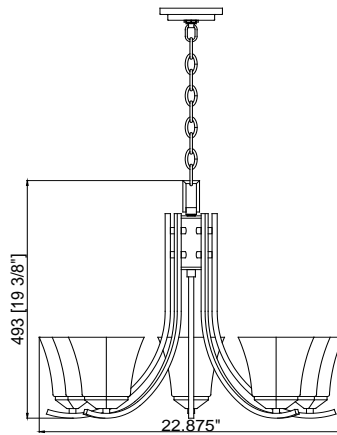

# TORINO 5LT CHANDELIER

## Specifications

<b>Material Construction:</b>	Formed Steel
<b>Lens:</b>	Snow glass
<b>Lens Dimensions:</b>	5" H x 5" W x 5" L
<b>Lamp Type &amp; Wattage:</b>	Five 60W, medium base incandescent lamps (or equivalent)
<b>Mounting:</b>	Ceiling mounted
<b>Finish:</b>	Brushed Bronze
<b>Voltage:</b>	120V
<b>Weight:</b>	11.25 LBS
<b>Companion Fixtures:</b>	Wall mounts, vanity lights, pendants, ceiling mounts

## Dimensions