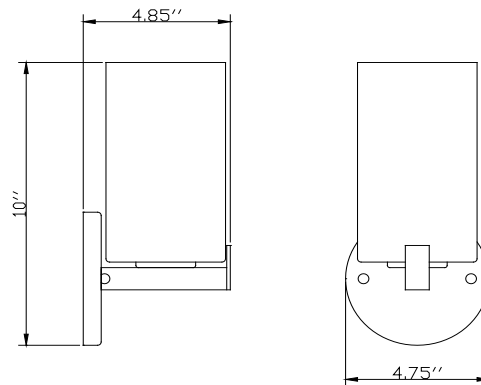

Eastport 1LT Wall Mount

Specifications

Material Construction:	Formed Steel
Lens:	Frosted white glass
Lens Dimensions:	7" H x 4" Dia
Lamp Type & Wattage:	One 60W, medium base incandescent lamp (or equivalent)
Mounting:	Wall mounted
Finish:	Satin Nickel (US15)
Voltage:	120V
Weight:	1.43 LBS
Companion Fixtures:	Wall mounts, vanity lights, pendants, ceiling mounts

Dimensions

Warranty & Compliances

Warranty	10 Year Limited Warranty
UL	UL/cUL; Suitable for damp locations
ADA	N/A
EnergyStar	N/A

Companion Fixtures

Eastport 1LT Wall Mount SN	573154	
Eastport 3LT Foyer Pendant SN	500983	
Eastport 1LT Mini Pendant SN	577510	
Eastport 2LT Wall Mount SN	577528	
Eastport 4LT Vanity Light SN	577536	
Eastport 3LT Vanity Light SN	573147	
Eastport 4LT Large Ceiling Mount SN	577544	
Eastport 4LT Large Ceiling Mount SN	577544	
Eastport 2LT 13" Ceiling Mount SN	570937	
Eastport 2LT Bath Bar Light SN	570929	
Eastport 3LT dining Pendant SN	573139	
Eastport 3LT Pendant Stem SN	570911	