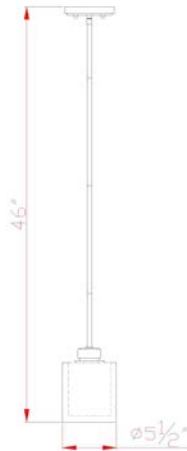

OSLO MINI PENDANT BN

Specifications

Material Construction:	Formed Steel
Lens:	Clear outer glass and white inner glass
Lens Dimensions:	Clear outer glass: 6.5" H x 5.5" Dia; white inner glass: 6" H x 4" Dia
Lamp Type & Wattage:	One 60W, medium base incandescent lamps
Mounting:	Ceiling mounted
Finish:	Satin Nickel (US15)
Voltage:	120V
Weight:	2.8 lbs
Companion Fixtures:	wall/vanity lights, Mini Pendant, Chandelier

Dimensions

Warranty & Compliances

Warranty	10 Year Limited Warranty
UL	UL/cUL; Dry locations only
ADA	N/A
EnergyStar	N/A

Companion Fixtures

1 Lt Mini Pendant	567214	
1 Lt Wall Mount	556134	
2 Lt Wall Mount	556142	
3 Lt Wall Mount	556159	
4 Lt Wall Mount	556167	
3 Lt Chandelier	567206	
5 Lt Chandelier	567198	
5 Lt Wall Mount	556175	