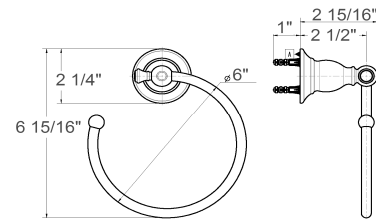

Oakmont Bath Accessories Collection

Specifications

Material Content zinc base & aluminum ring/aluminum bar
Installation hardware expansion screws, steel mounting plate, dry wall plugs, allen wrench, flat head screws

Dimensions

toilet paper holder

24" towel bar

robe hook

towel ring

Warranty & Compliances

Warranty 1 Year Limited Warranty

Order Codes & Finishes/Colors