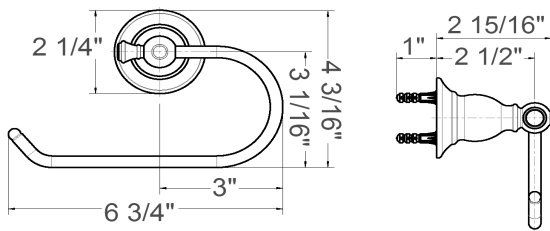

Oakmont Bath Accessories Collection

Specifications

Material Content zinc base & aluminum ring/aluminum bar
Installation hardware expansion screws, steel mounting plate, dry wall plugs, allen wrench, flat head screws

Dimensions

toilet paper holder

24" towel bar

robe hook

towel ring

Warranty & Compliances

Warranty 1 Year Limited Warranty

Order Codes & Finishes/Colors

	toilet paper holder	24" towel bar	
Satin Nickel	561084	561068	TRU TO MATCH
Oil Rubbed Bronze	561043	561027	TRU TO MATCH
	robe hook	towel ring	
Satin Nickel	561092	561076	TRU TO MATCH
Oil Rubbed Bronze	561050	561035	TRU TO MATCH