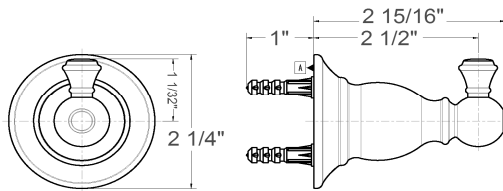

Oakmont Bath Accessories Collection

Specifications

Material Content zinc base & aluminum ring/aluminum bar
Installation hardware expansion screws, steel mounting plate, dry wall plugs, allen wrench, flat head screws

Dimensions

toilet paper holder

24" towel bar

robe hook

towel ring

Warranty & Compliances

Warranty 1 Year Limited Warranty

Order Codes & Finishes/Colors