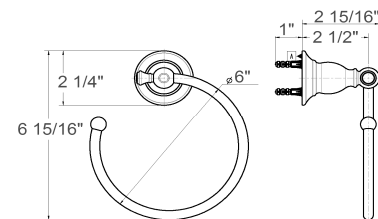

Oakmont Bath Accessories Collection

Specifications

Material Content zinc base & aluminum ring/aluminum bar
Installation hardware expansion screws, steel mounting plate, dry wall plugs, allen wrench, flat head screws

Dimensions

toilet paper holder

24" towel bar

robe hook

towel ring

Warranty & Compliances

Warranty 1 Year Limited Warranty

Order Codes & Finishes/Colors