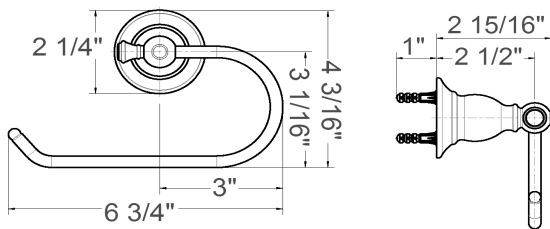

Oakmont Bath Accessories Collection

Specifications

Material Content zinc base & aluminum ring/aluminum bar
Installation hardware expansion screws, steel mounting plate, dry wall plugs, allen wrench, flat head screws

Dimensions

toilet paper holder

24" towel bar

robe hook

towel ring

Warranty & Compliances

Warranty 1 Year Limited Warranty

Order Codes & Finishes/Colors

	toilet paper holder	24" towel bar	
Satin Nickel	561084	561068	TRU TO MATCH
Oil Rubbed Bronze	561043	561027	TRU TO MATCH
	robe hook	towel ring	
Satin Nickel	561092	561076	TRU TO MATCH
Oil Rubbed Bronze	561050	561035	TRU TO MATCH