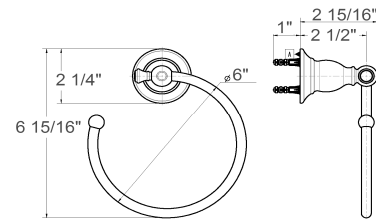

Oakmont Bath Accessories Collection

Specifications

Material Content zinc base & aluminum ring/aluminum bar
Installation hardware expansion screws, steel mounting plate, dry wall plugs, allen wrench, flat head screws

Dimensions

toilet paper holder

24" towel bar

robe hook

towel ring

Warranty & Compliances

Warranty 1 Year Limited Warranty

Order Codes & Finishes/Colors

| | toilet paper holder | 24" towel bar | |
|-------------------|---------------------|---------------|--------------|
| Satin Nickel | 561084 | 561068 | TRU TO MATCH |
| Oil Rubbed Bronze | 561043 | 561027 | TRU TO MATCH |
| | robe hook | towel ring | |
| Satin Nickel | 561092 | 561076 | TRU TO MATCH |
| Oil Rubbed Bronze | 561050 | 561035 | TRU TO MATCH |