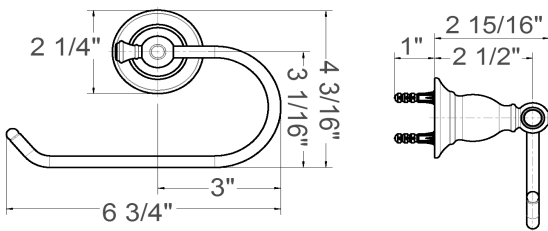

Oakmont Bath Accessories Collection

Specifications

Material Content zinc base & aluminum ring/aluminum bar
Installation hardware expansion screws, steel mounting plate, dry wall plugs, allen wrench, flat head screws

Dimensions

toilet paper holder

24" towel bar

robe hook

towel ring

Warranty & Compliances

Warranty 1 Year Limited Warranty

Order Codes & Finishes/Colors

| | toilet paper holder | 24" towel bar | |
|-------------------|---------------------|---------------|--------------|
| Satin Nickel | 561084 | 561068 | TRU TO MATCH |
| Oil Rubbed Bronze | 561043 | 561027 | TRU TO MATCH |
| | robe hook | towel ring | |
| Satin Nickel | 561092 | 561076 | TRU TO MATCH |
| Oil Rubbed Bronze | 561050 | 561035 | TRU TO MATCH |