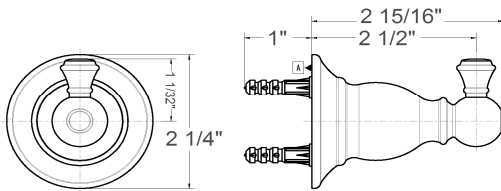

Oakmont Bath Accessories Collection

Specifications

Material Content zinc base & aluminum ring/aluminum bar
Installation hardware expansion screws, steel mounting plate, dry wall plugs, allen wrench, flat head screws

Dimensions

toilet paper holder

24" towel bar

robe hook

towel ring

Warranty & Compliances

Warranty 1 Year Limited Warranty

Order Codes & Finishes/Colors

| | toilet paper holder | 24" towel bar | |
|-------------------|---------------------|---------------|--------------|
| Satin Nickel | 561084 | 561068 | TRU TO MATCH |
| Oil Rubbed Bronze | 561043 | 561027 | TRU TO MATCH |
| | robe hook | towel ring | |
| Satin Nickel | 561092 | 561076 | TRU TO MATCH |
| Oil Rubbed Bronze | 561050 | 561035 | TRU TO MATCH |