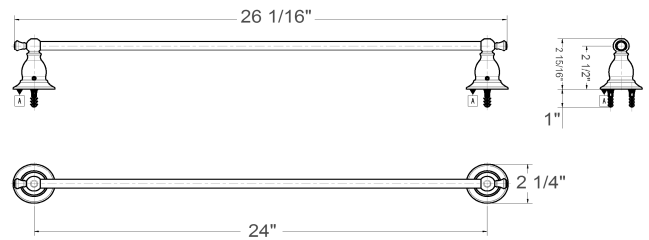

Oakmont Bath Accessories Collection

Specifications

Material Content zinc base & aluminum ring/aluminum bar
Installation hardware expansion screws, steel mounting plate, dry wall plugs, allen wrench, flat head screws

Dimensions

toilet paper holder

24" towel bar

robe hook

towel ring

Warranty & Compliances

Warranty 1 Year Limited Warranty

Order Codes & Finishes/Colors

| | toilet paper holder | 24" towel bar | |
|-------------------|---------------------|---------------|--------------|
| Satin Nickel | 561084 | 561068 | TRU TO MATCH |
| Oil Rubbed Bronze | 561043 | 561027 | TRU TO MATCH |
| | robe hook | towel ring | |
| Satin Nickel | 561092 | 561076 | TRU TO MATCH |
| Oil Rubbed Bronze | 561050 | 561035 | TRU TO MATCH |