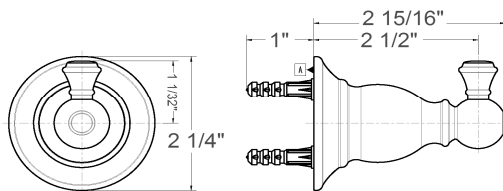

Oakmont Bath Accessories Collection

Specifications

Material Content zinc base & aluminum ring/aluminum bar
Installation hardware expansion screws, steel mounting plate, dry wall plugs, allen wrench, flat head screws

Dimensions

toilet paper holder

24" towel bar

robe hook

towel ring

Warranty & Compliances

Warranty 1 Year Limited Warranty

Order Codes & Finishes/Colors