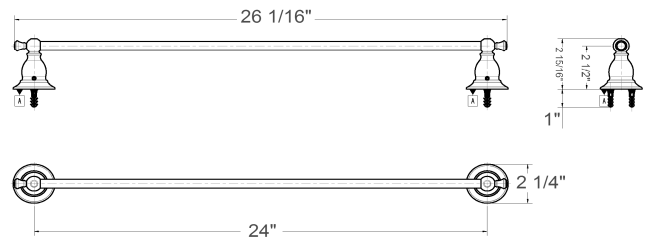

Oakmont Bath Accessories Collection

Specifications

Material Content zinc base & aluminum ring/aluminum bar
Installation hardware expansion screws, steel mounting plate, dry wall plugs, allen wrench, flat head screws

Dimensions

toilet paper holder

24" towel bar

robe hook

towel ring

Warranty & Compliances

Warranty 1 Year Limited Warranty

Order Codes & Finishes/Colors

	toilet paper holder	24" towel bar	
Satin Nickel	561084	561068	TRU TO MATCH
Oil Rubbed Bronze	561043	561027	TRU TO MATCH
	robe hook	towel ring	
Satin Nickel	561092	561076	TRU TO MATCH
Oil Rubbed Bronze	561050	561035	TRU TO MATCH