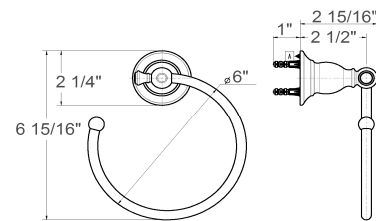

Oakmont Bath Accessories Collection

Specifications

Material Content zinc base & aluminum ring/aluminum bar
Installation hardware expansion screws, steel mounting plate, dry wall plugs, allen wrench, flat head screws

Dimensions

toilet paper holder

24" towel bar

robe hook

towel ring

Warranty & Compliances

Warranty 1 Year Limited Warranty

Order Codes & Finishes/Colors