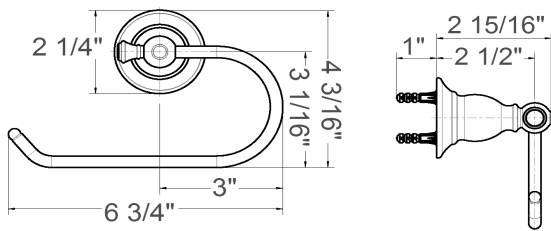

Oakmont Bath Accessories Collection

Specifications

Material Content zinc base & aluminum ring/aluminum bar
Installation hardware expansion screws, steel mounting plate, dry wall plugs, allen wrench, flat head screws

Dimensions

toilet paper holder

24" towel bar

robe hook

towel ring

Warranty & Compliances

Warranty 1 Year Limited Warranty

Order Codes & Finishes/Colors

	toilet paper holder	24" towel bar	
Satin Nickel	561084	561068	TRU TO MATCH
Oil Rubbed Bronze	561043	561027	TRU TO MATCH
	robe hook	towel ring	
Satin Nickel	561092	561076	TRU TO MATCH
Oil Rubbed Bronze	561050	561035	TRU TO MATCH