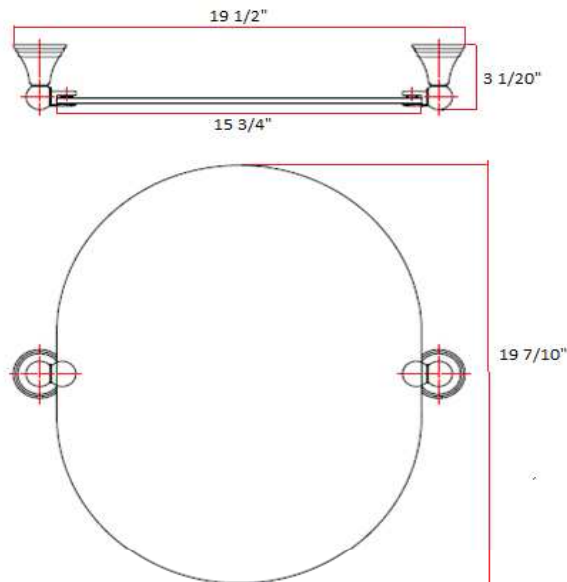

Allante Pivot Mirror

Specifications

Material Content	Zinc handles & glass mirror
Installation Hardware	Included

Dimensions

Warranty & Compliances

Warranty	1 Year Limited Warranty
----------	-------------------------

Order Codes & Finishes/Colors

Satin Nickel (US15)	560987	TRU MATCH
Polished Chrome (US26)	560979	TRU MATCH
Oil Rubbed Bronze (US10B)	560995	TRU MATCH

Type:
Job:
Order Code:
Approvals:

Design House reserves the right to make changes in materials, specifications & models at any time. Design House also reserves the right to discontinue product without notice or obligation.