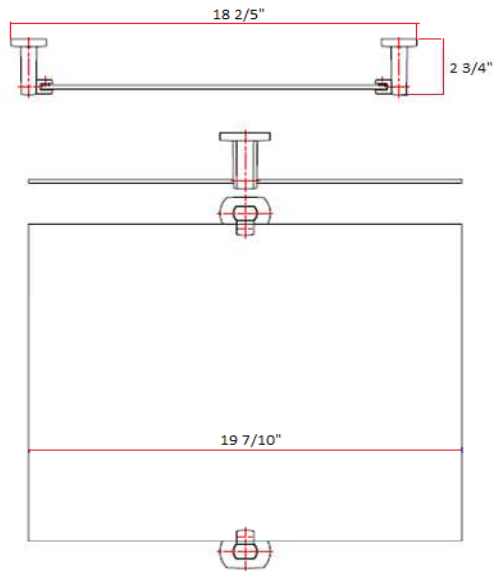

MILLBRIDGE Pivot Mirror

Specifications

Material Content	Zinc holders & glass mirror
Installation Hardware	Included

Dimensions

Warranty & Compliances

Warranty	1 Year Limited Warranty
----------	-------------------------

Order Codes & Finishes/Colors

Satin Nickel (US15)	560953	TRU MATCH
Chrome	560946	TRU MATCH
Oil Rubbed Bronze	560961	TRU MATCH

Type:
Job:
Order Code:
Approvals:

Design House reserves the right to make changes in materials, specifications & models at any time. Design House also reserves the right to discontinue product without notice or obligation.