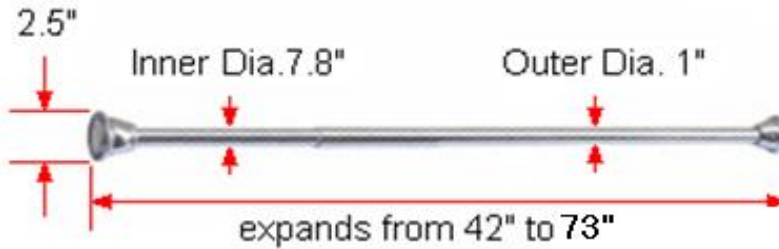

Straight Shower Rods

Specifications

Material Content	Iron rod and flanges
Installation Hardware	No hardware needed
Diameter	1"
Tension Size	From 42" to 73"

Dimensions

Warranty & Compliances

Warranty 1 Year Limited Warranty

Order Codes & Finishes/Colors

Satin Nickel (US15)	540914
Oil Rubbed Bronze (US10B)	540922
Polished Chrome (US26)	540906

Type:

Job:

Order Code:

Approvals:

Design House reserves the right to make changes in materials, specifications & models at any time. Design House also reserves the right to discontinue product without notice or obligation.