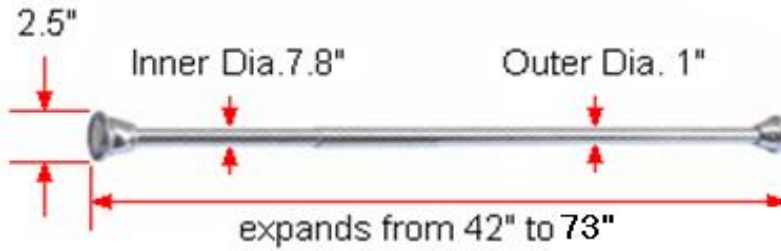

# Straight Shower Rods

## Specifications

<b>Material Content</b>	Iron rod and flanges
<b>Installation Hardware</b>	No hardware needed
<b>Diameter</b>	1"
<b>Tension Size</b>	From 42" to 73"

## Dimensions