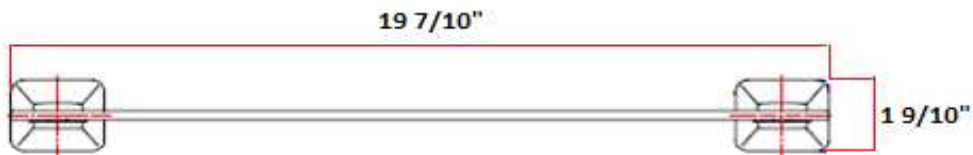

MILLBRIDGE Glass Shelf

Specifications

Material Content	Zinc shelf holders & glass shelf
Installation Hardware	Included

Dimensions

Warranty & Compliances

Warranty	1 Year Limited Warranty
----------	-------------------------