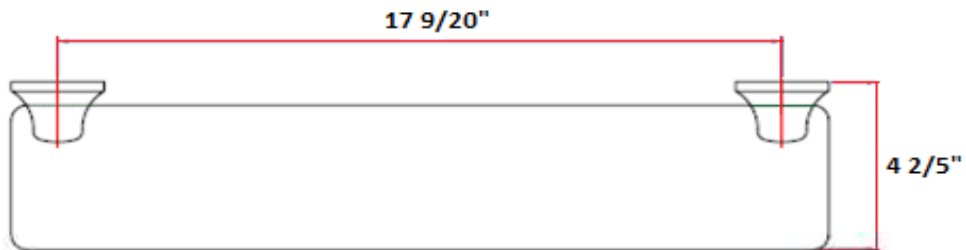

MILLBRIDGE Glass Shelf

Specifications

Material Content	Zinc shelf holders & glass shelf
Installation Hardware	Included

Dimensions

Warranty & Compliances

Warranty	1 Year Limited Warranty
----------	-------------------------