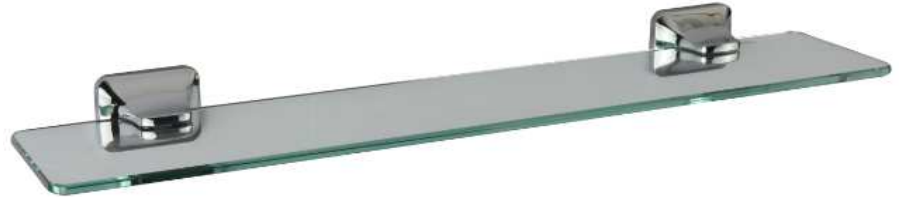

MILLBRIDGE Glass Shelf

Specifications

Material Content	Zinc shelf holders & glass shelf
Installation Hardware	Included

Dimensions

Warranty & Compliances

Warranty	1 Year Limited Warranty
----------	-------------------------

Order Codes & Finishes/Colors

Satin Nickel (US15)	560870	TRU MATCH
Polished Chrome (US26)	560862	TRU MATCH
Oil Rubbed Bronze	560888	TRU MATCH
Polished Brass	560896	TRU MATCH

Type:
Job:
Order Code:
Approvals: