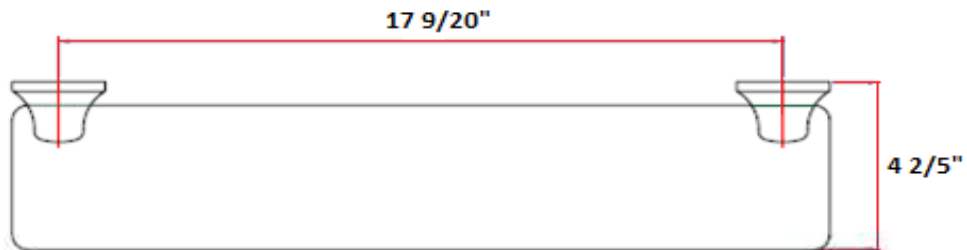

MILLBRIDGE Glass Shelf

Specifications

Material Content	Zinc shelf holders & glass shelf
Installation Hardware	Included

Dimensions

Warranty & Compliances

Warranty	1 Year Limited Warranty
----------	-------------------------