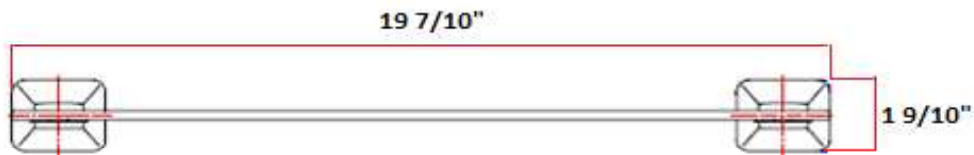

MILLBRIDGE Glass Shelf

Specifications

Material Content	Zinc shelf holders & glass shelf
Installation Hardware	Included

Dimensions

Warranty & Compliances

Warranty	1 Year Limited Warranty
----------	-------------------------