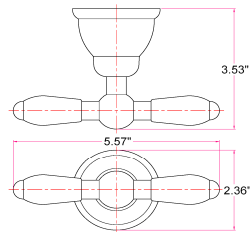

## Specifications

**Material Content** zinc base & brass bar/brass ring/steel roll  
**Installation hardware** included

## Dimensions

24" towel bar

robe hook

tp holder

towel ring