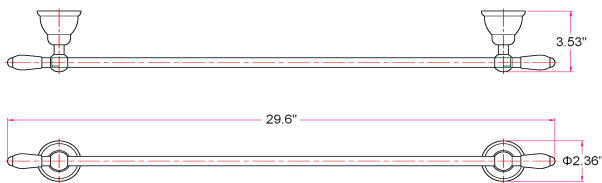

## Specifications

**Material Content** zinc base & brass bar/brass ring/steel roll  
**Installation hardware** included

## Dimensions

24" towel bar

robe hook

tp holder

towel ring