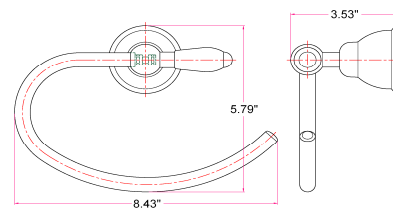

## Dimensions

24" towel bar

robe hook

tp holder

towel ring