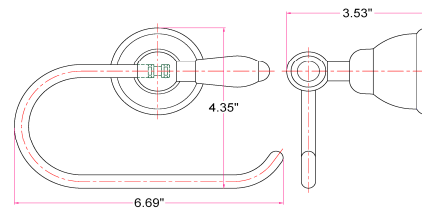

## Specifications

**Material Content** zinc base & brass bar/brass ring/steel roll  
**Installation hardware** included

## Dimensions

24" towel bar

robe hook

tp holder

towel ring