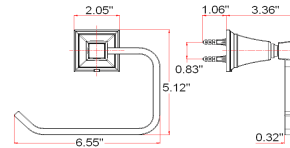

## Specifications

**Material Content** zinc base & ring / brass bar  
**Installation hardware** included

## Dimensions

24" towel bar

double robe hook

tp holder

towel ring