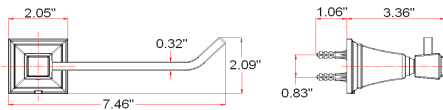

## Specifications

**Material Content** zinc base & ring / brass bar  
**Installation hardware** included

## Dimensions

24" towel bar

double robe hook

tp holder

towel ring