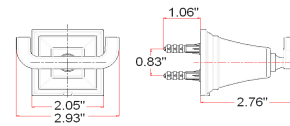

## Specifications

**Material Content** zinc base & ring / brass bar  
**Installation hardware** included

## Dimensions

24" towel bar

double robe hook

tp holder

towel ring