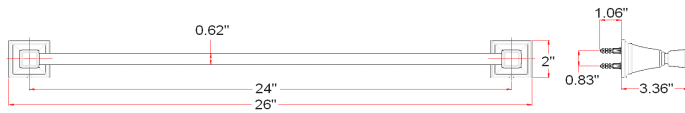

## Specifications

**Material Content** zinc base & ring / brass bar  
**Installation hardware** included

## Dimensions

24" towel bar

double robe hook

tp holder

towel ring