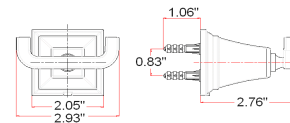

TORINO Bath Accessories Collection

Specifications

Material Content zinc base & ring / brass bar
Installation hardware included

Dimensions

24" towel bar

double robe hook

tp holder

towel ring