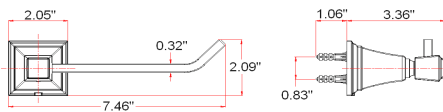

TORINO Bath Accessories Collection

Specifications

Material Content zinc base & ring / brass bar
Installation hardware included

Dimensions

24" towel bar

double robe hook

tp holder

towel ring