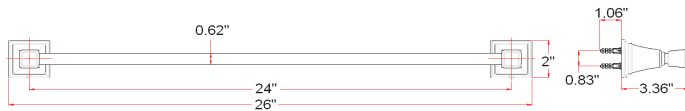

TORINO Bath Accessories Collection

Specifications

Material Content zinc base & ring / brass bar
Installation hardware included

Dimensions

24" towel bar

double robe hook

tp holder

towel ring

Warranty & Compliances

Warranty 1 Year Limited Warranty

Order Codes & Finishes/Colors

	24" towel bar	robe hook
Satin Nickel (US15)	560409	560433
Brushed Bronze	560417	560441
	tp holder	towel ring
Satin Nickel (US15)	560490	560466
Brushed Bronze	560508	560474