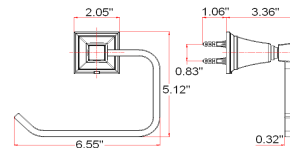

TORINO Bath Accessories Collection

Specifications

Material Content zinc base & ring / brass bar
Installation hardware included

Dimensions

24" towel bar

double robe hook

tp holder

towel ring

Warranty & Compliances

Warranty 1 Year Limited Warranty

Order Codes & Finishes/Colors

	24" towel bar	robe hook
Satin Nickel (US15)	560409	560433
Brushed Bronze	560417	560441
	tp holder	towel ring
Satin Nickel (US15)	560490	560466
Brushed Bronze	560508	560474